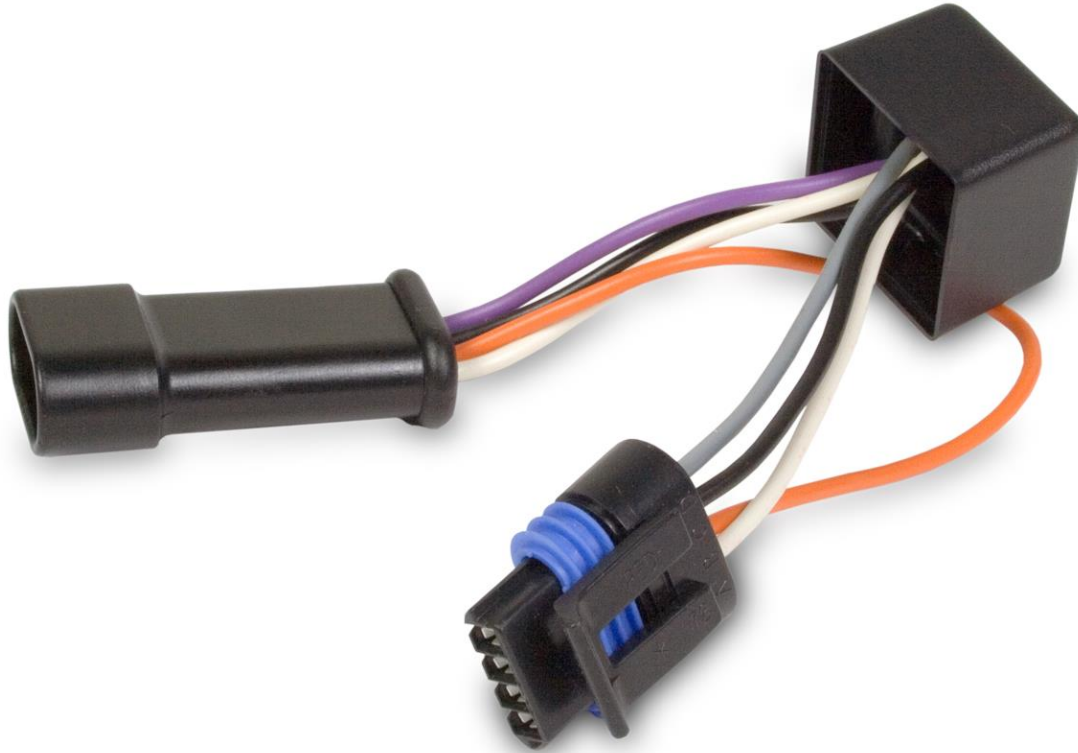

**DOWNLOAD THE LATEST
INSTALL MANUALS AT
www.bddiesel.com**

BD Boost Fooler

Part #	Application
1515935	2003-04 Dodge Cummins (3.2V) (White Dot)
1515936	2004½-07 Dodge Cummins (3.6V) (Blue Dot)

Please read this manual before starting installation.

UNLESS AN EO# IS LISTED, THIS PRODUCT IS LEGAL IN CALIFORNIA FOR RACING VEHICLES ONLY, WHICH MAY NEVER BE USED UPON A HIGHWAY.

BD Engine Brake Inc.

Plant Address: 33541 MacLure Rd. Abbotsford, BC, Canada V2S 7W2

The adjustable wastegate will allow you to create more boost by eliminating boost creep and having better control of the turbocharger boost. Set it, and forget it.

Pre-Installation

Before you install the BD Boost Fooler, ensure that you have the correct unit for your application. Foolers for the 2003 and early 2004 (250hp and 305hp models) are identified with a white paint dot and will limit the voltage to the computer to 3.2V. Foolers for the late 2004-2007 (325hp model) have a blue dot and will limit the voltage to the computer at 3.6V.

Installation

Locate the boost electrical connection. It is located on the driver's side of the engine valve cover, by the injector rail. Refer to the picture below.

BD Engine Brake Inc.

Plant Address: 33541 MacLure Rd. Abbotsford, BC, Canada V2S 7W2