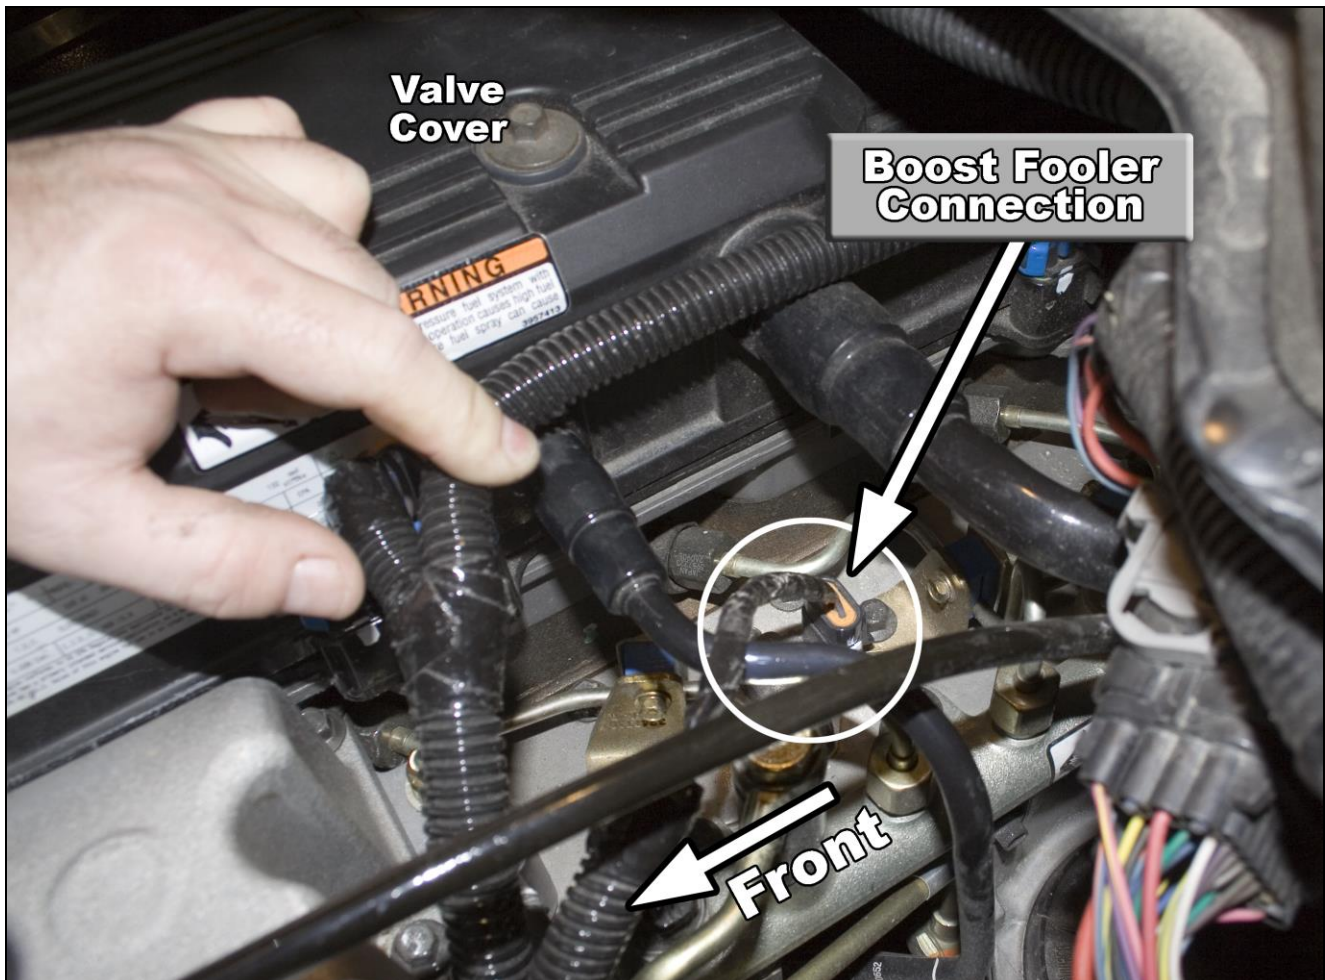

Recommend Products

Description	Part#
Adjustable Wastegate	1047154

The adjustable wastegate will allow you to create more boost by eliminating boost creep and having better control of the turbocharger boost. Set it, and forget it.

Pre-Installation

Before you install the BD Boost Fooler, ensure that you have the correct unit for your application. Foolers for the 2003 and early 2004 (250hp and 305hp models) are identified with a white paint dot and will limit the voltage to the computer to 3.2V. Foolers for the late 2004-2007 (325hp model) have a blue dot and will limit the voltage to the computer at 3.6V.

Installation

Locate the boost electrical connection. It is located on the driver's side of the engine valve cover, by the injector rail. Refer to the picture below.

BD Engine Brake Inc.

Plant Address: 33541 MacLure Rd. Abbotsford, BC, Canada V2S 7W2

U.S. Shipping Address: 1124 Fir Avenue, Blaine, WA 98230 U.S. Mailing Address: P.O. Box 231, Sumas, WA 98295

Phone: 604-853-6096 | Fax: 604-853-8749 | Internet: www.bddiesel.com