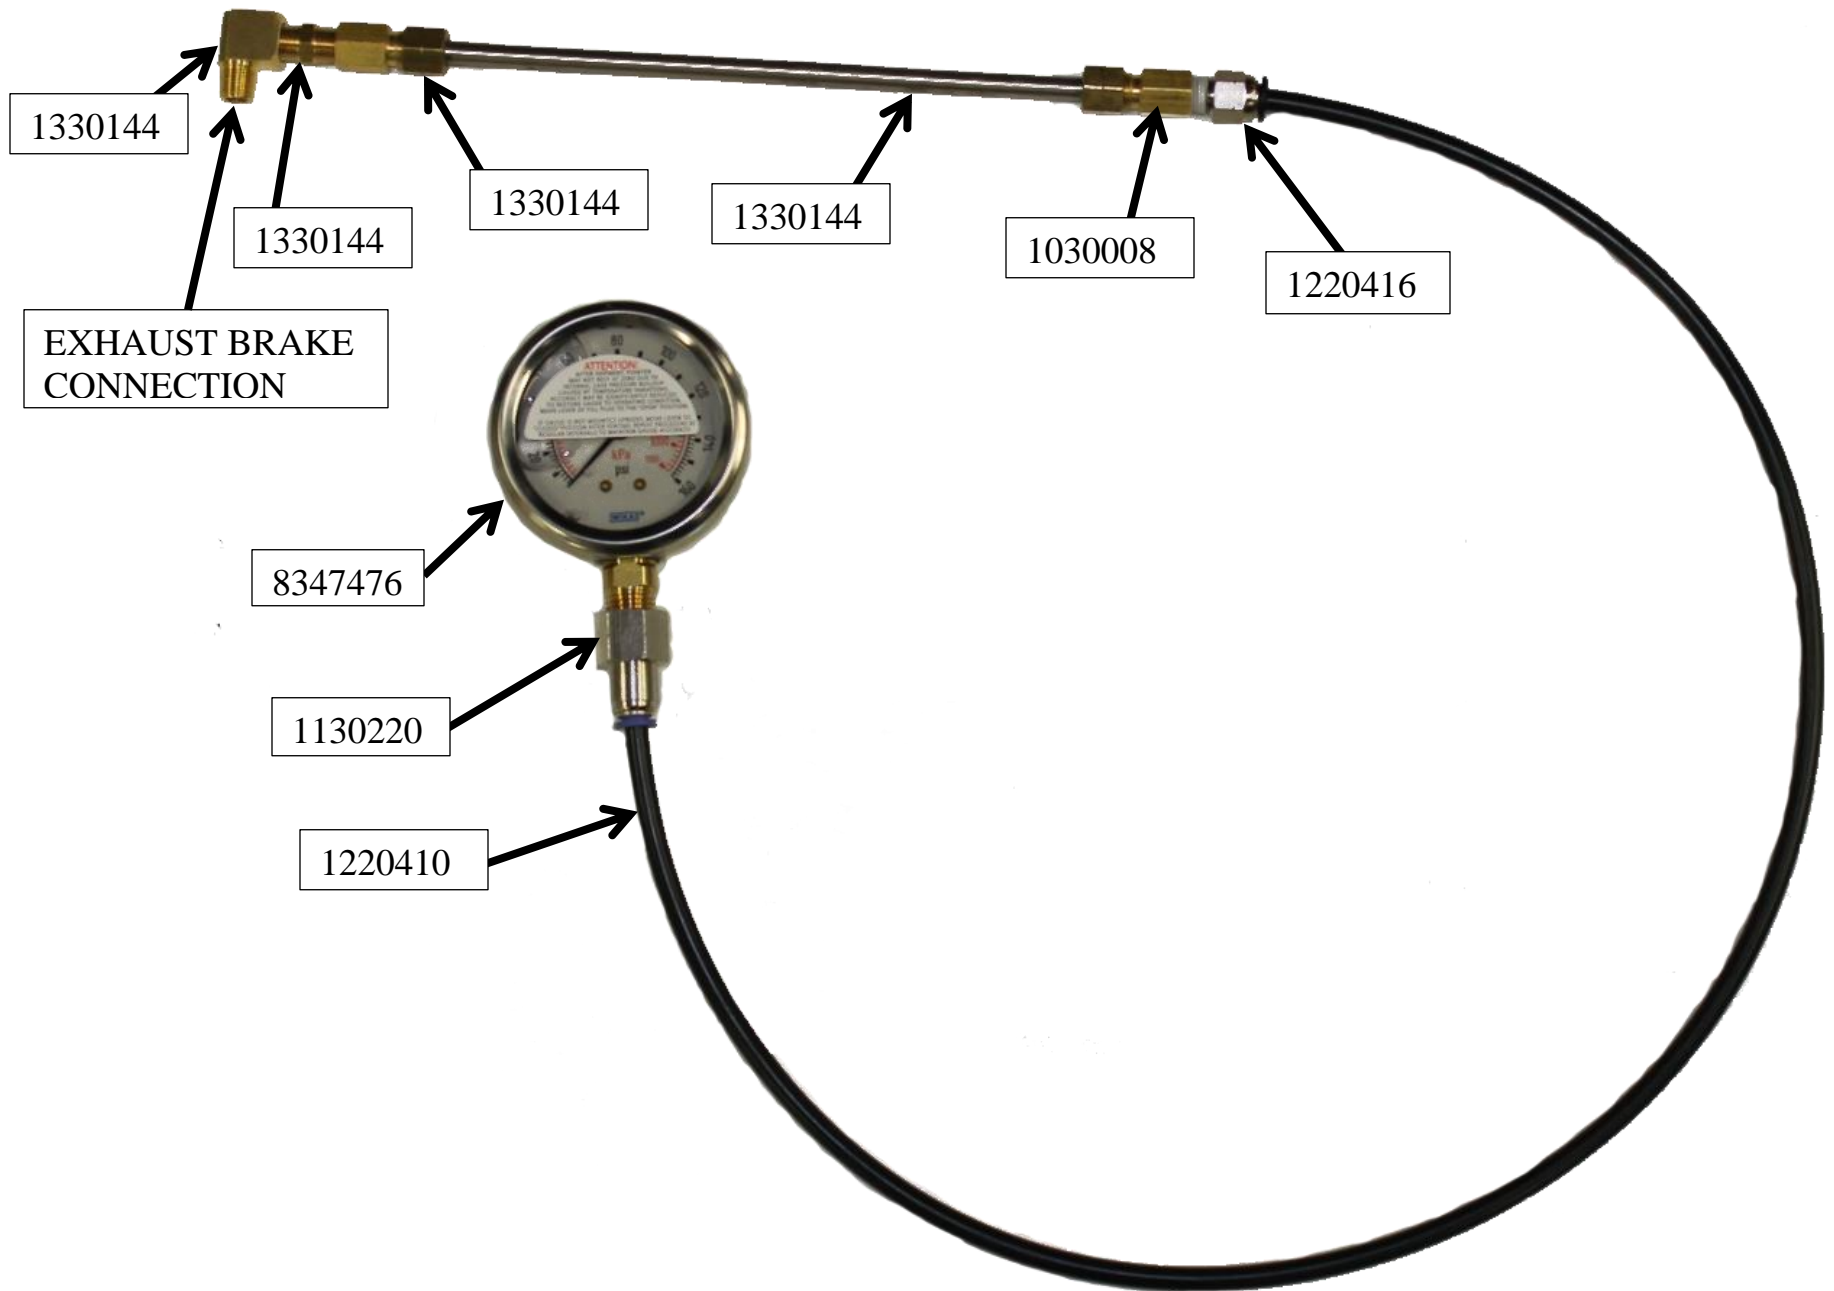

# 1030050 – Back Pressure Gauge (I-00094)

BD Engine Brake Inc.

Plant Address: 33541 MacLure Rd. Abbotsford, BC, Canada V2S 7W2

U.S. Shipping Address: 1124 Fir Avenue, Blaine, WA 98230 U.S. Mailing Address: P.O. Box 231, Sumas, WA 98295