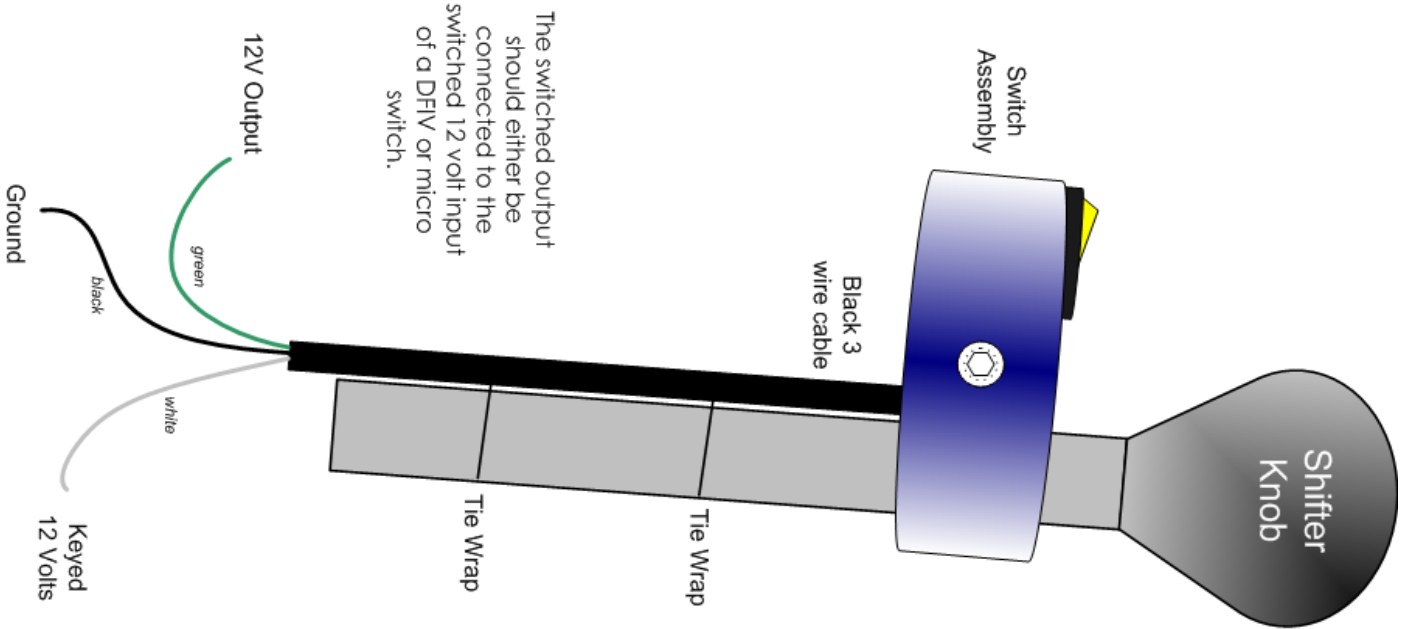

**CIRCUIT 2P SPST
OFF-ON (ILLUMINATED)
CONTACT CONFIGURATION**

- Pin 1 – White Wire
- Pin 2 – Green Wire
- Pin 3 – Black Wire

Applications

- 1030910 (3/4") fits
- 89-93 Dodge
- 99-04+ Dodge
- 83-93 Chev/GM
- 83-93 Ford
- 99-02 Ford
- 1030910 (3/4") fits
- 94-98 Dodge
- 94-04+ Chev/GM