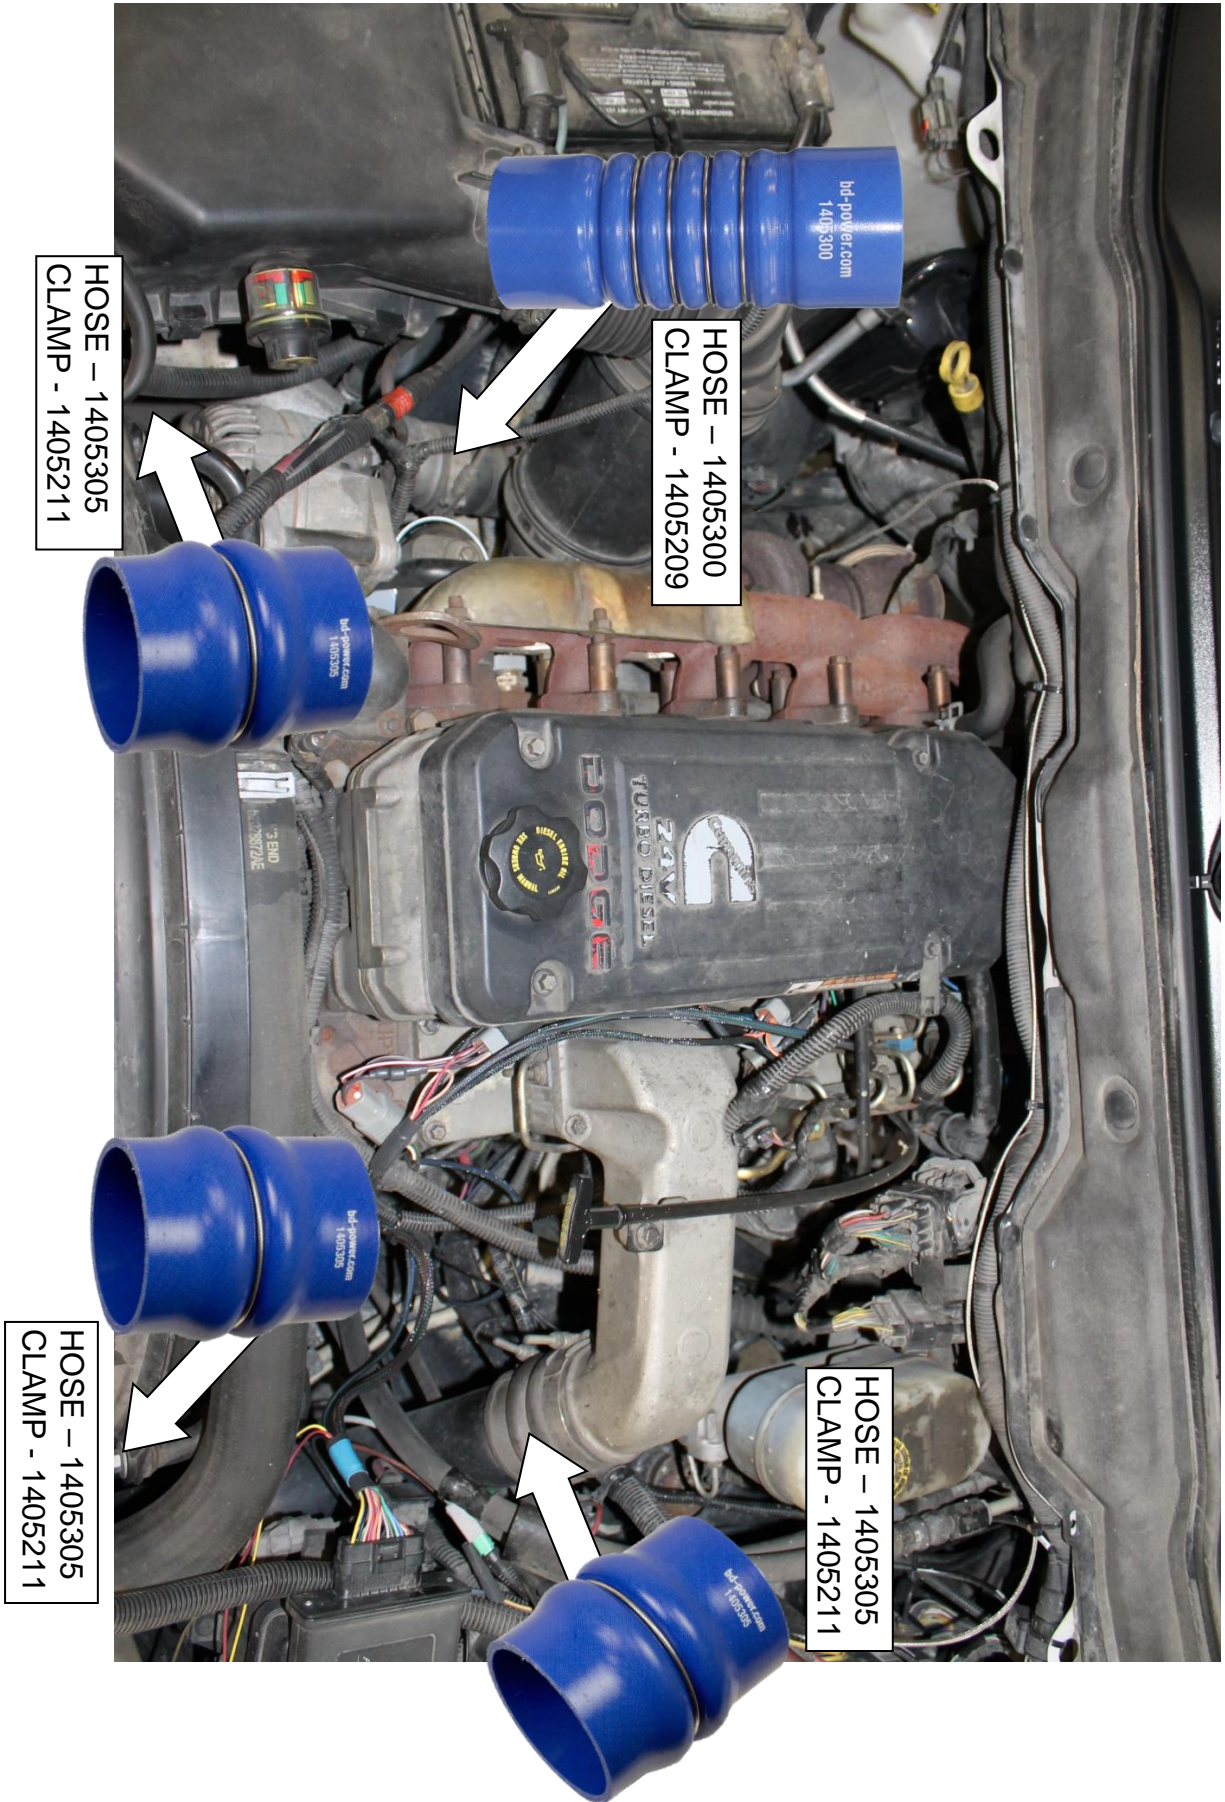

**DOWNLOAD THE LATEST
INSTALL MANUALS AT
www.bddiesel.com**

BD Hose & Clamp Kit

Dodge 2003-2007 5.9L Cummins

P/N# 1045215

PLEASE READ ALL INSTRUCTIONS BEFORE INSTALLATION

KIT CONTENTS:

Please check to make sure that you have all the parts listed in this kit **before** you start the disassembly of your truck.

DODGE 2003-2007 HOSE & CLAMP KIT (P/N# 1045215)	
1405300	1405305
	
<i>2 3/4" Intercooler Boot</i>	<i>3" Intercooler Pipe Boot</i>
Qty: 1	Qty: 3
1405211	1405209
	
<i>HD Spring Loaded Clamp (3.00–3.38")</i>	<i>HD Spring Loaded Clamp (2.75-3.00")</i>
Qty: 6	Qty: 2