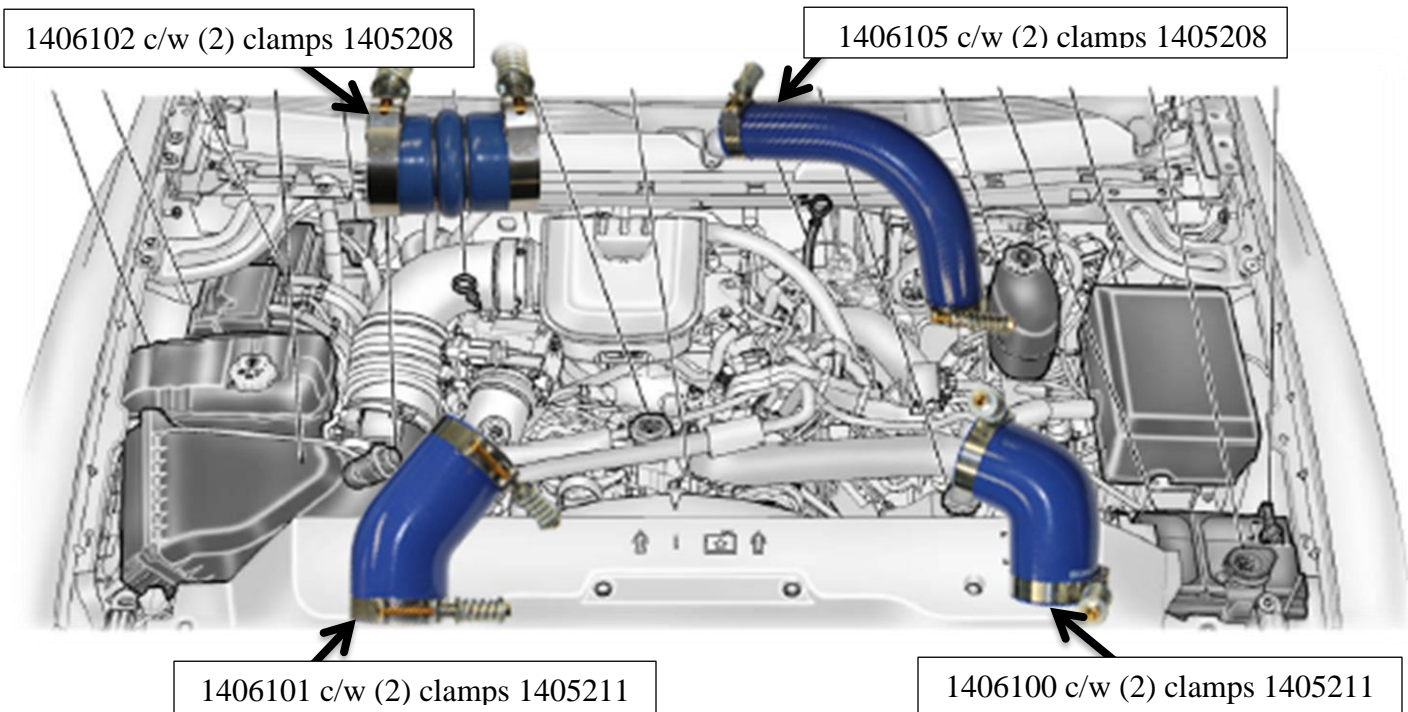

BD Engine Brake Inc.

Plant Address: 33541 MacLure Rd. Abbotsford, BC, Canada V2S 7W2

U.S. Shipping Address: 1124 Fir Avenue, Blaine, WA 98230 U.S. Mailing Address: P.O. Box 231, Sumas, WA 98295

Phone: 604-853-6096 | Fax: 604-853-8749 | Internet: www.bddiesel.com