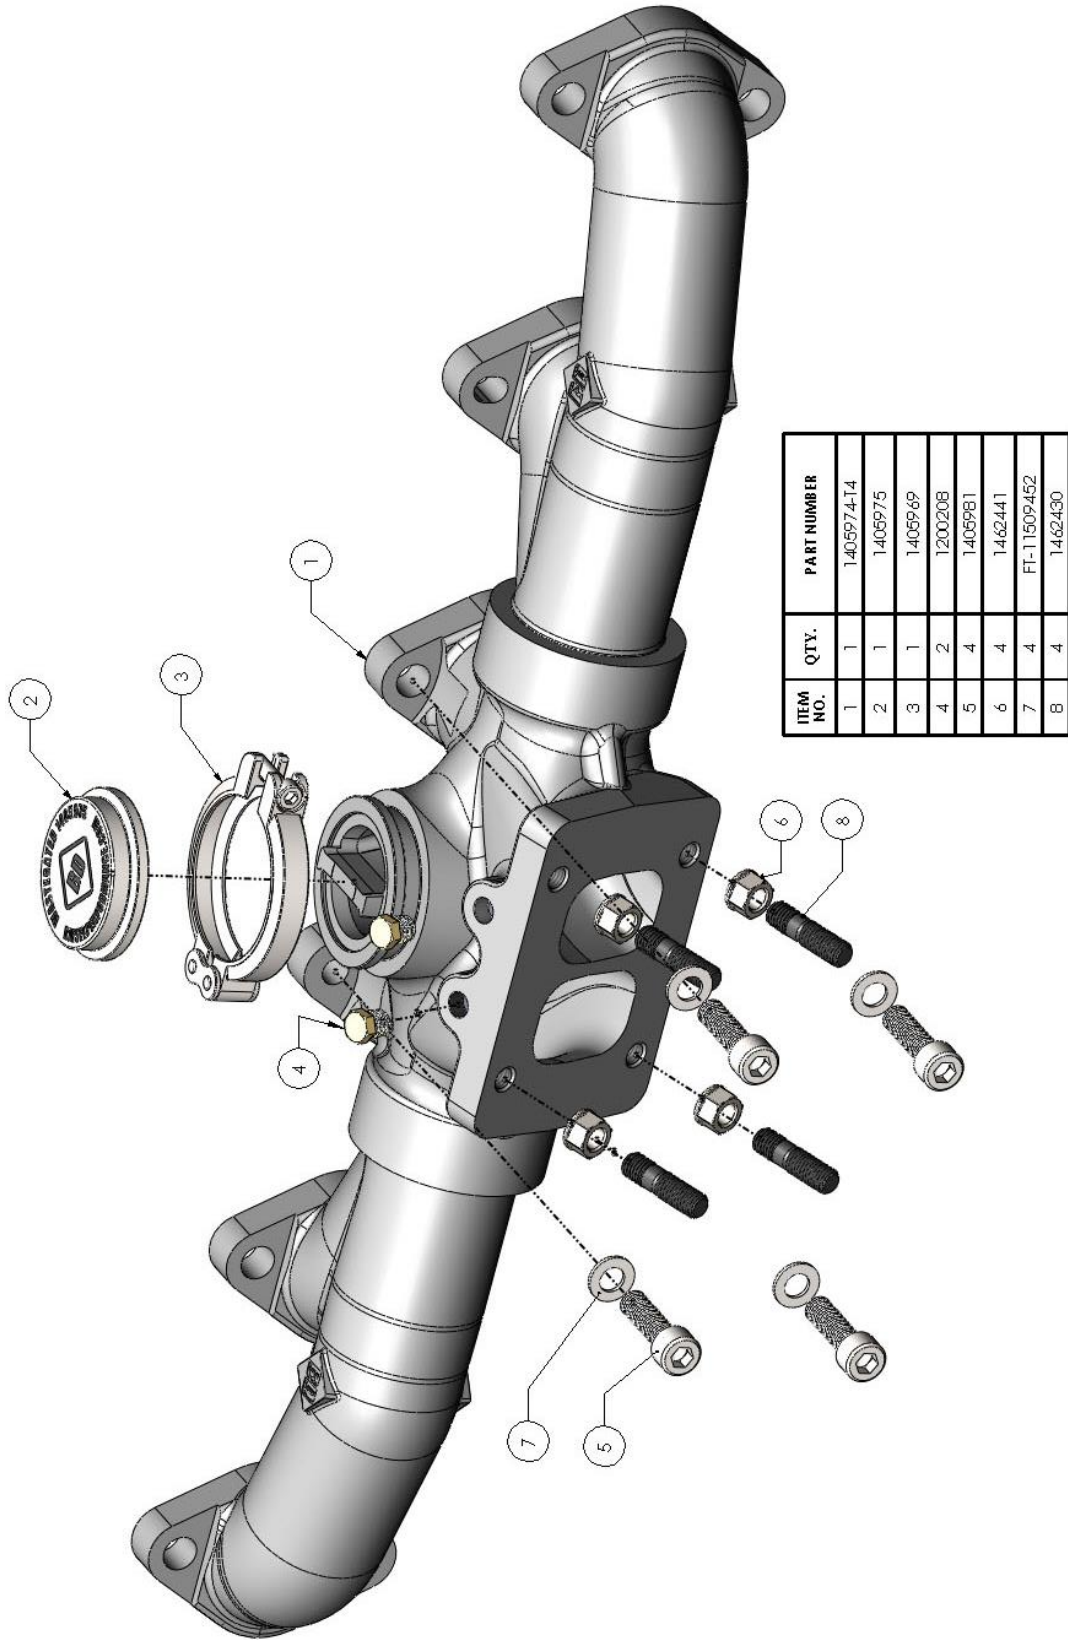

1045996-T4 (20 Degree)

ITEM NO.	QTY.	PART NUMBER
1	1	1405974-T4
2	1	1405975
3	1	1405969
4	2	1200208
5	4	1405981
6	4	1462441
7	4	FI-11509452
8	4	1462430

BD Engine Brake Inc.
Plant Address: 33541 MacLure Rd. Abbotsford, BC, Canada V2S 7W2
U.S. Shipping Address: 1124 Fir Avenue, Blaine, WA 98230 U.S. Mailing Address: P.O. Box 231, Sumas, WA 98295
Phone: 604-853-6096 | Fax: 604-853-8749 | Internet: www.bddiesel.com