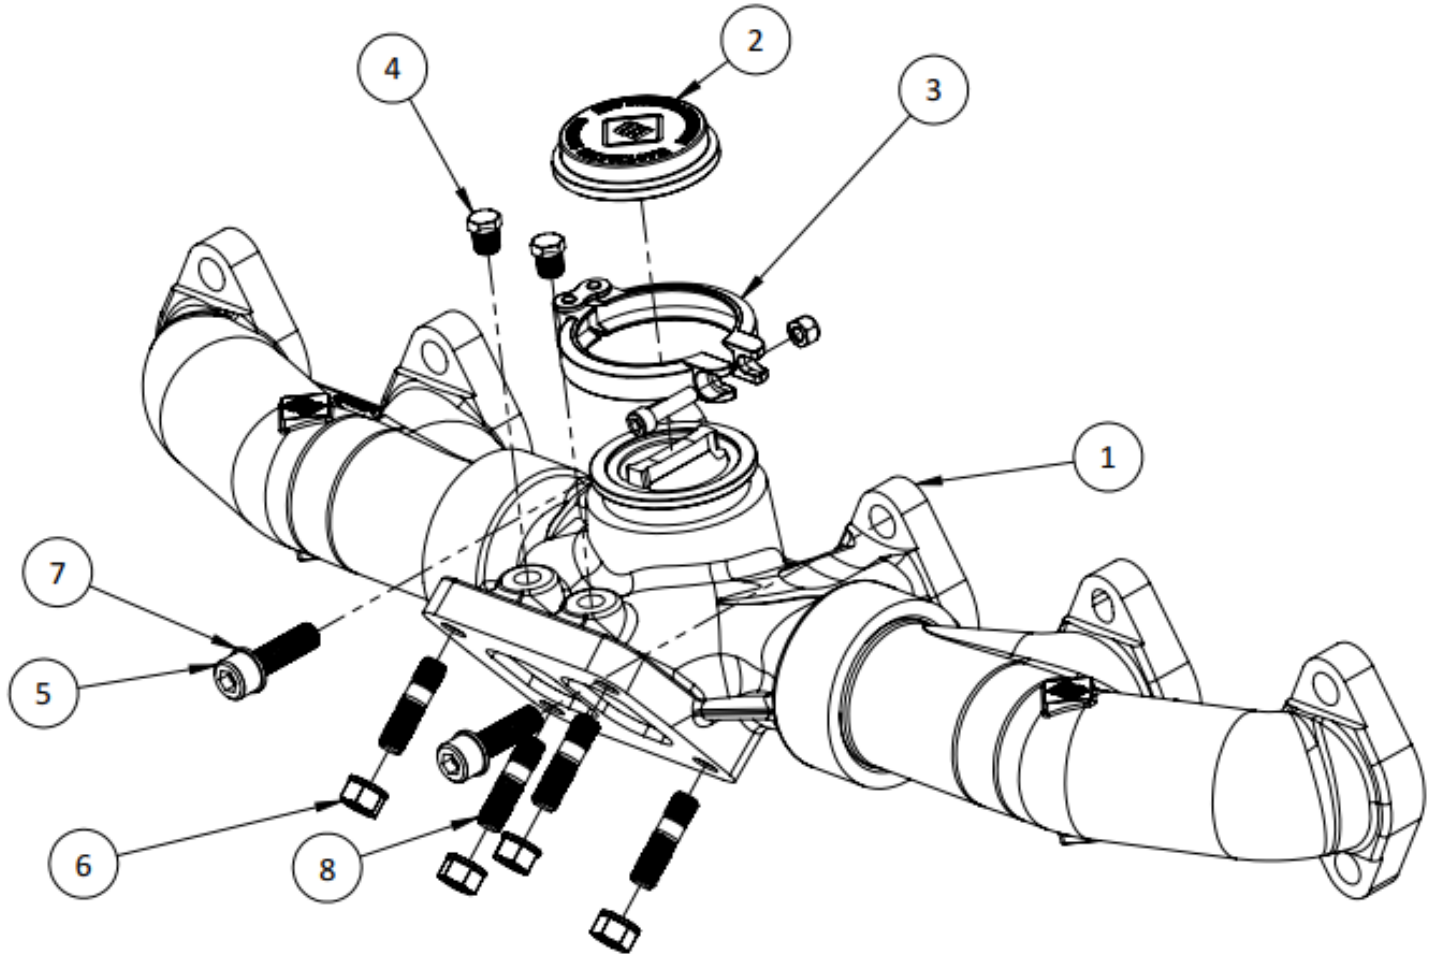

1045947-T4 (40 Degree 2nd Gen Location)

ITEM NO.	QTY.	PART NUMBER
1	1	1405947-T4
2	1	1405975
3	1	1405969
4	2	1200208
5	2	1405981
6	4	1462441
7	2	FT-11509452
8	4	1462430

BD Engine Brake Inc.

Plant Address: 33541 MacLure Rd. Abbotsford, BC, Canada V2S 7W2

U.S. Shipping Address: 1124 Fir Avenue, Blaine, WA 98230 U.S. Mailing Address: P.O. Box 231, Sumas, WA 98295

Phone: 604-853-6096 | Fax: 604-853-8749 | Internet: www.bddiesel.com