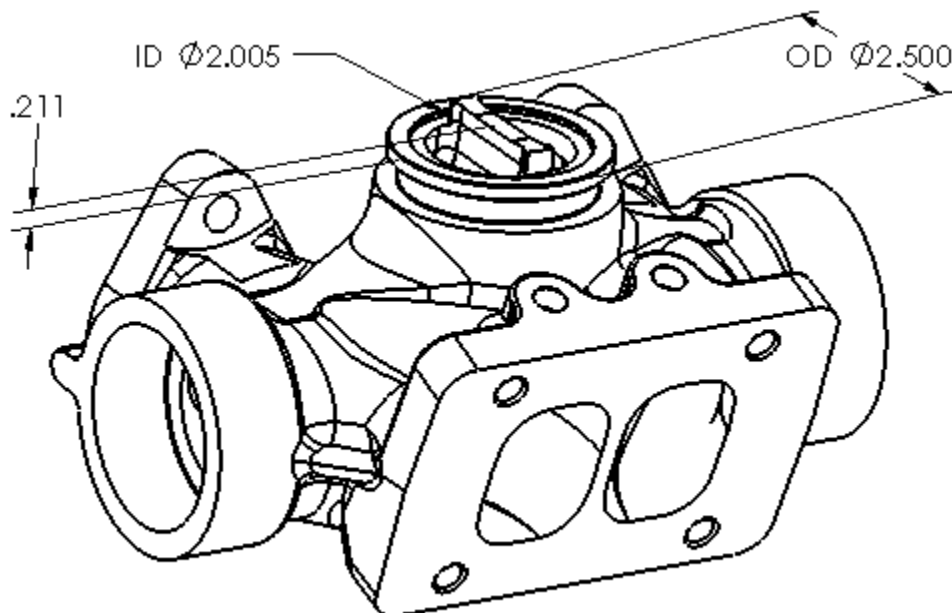

Gasket Replacement Part Numbers

Description	Part #
T4 Manifold Gasket Set	1045986-T4
T6 Manifold Gasket Set	1045986-T6

Common Turbos with T4 or T6 mounts:

- Borg Warner S300SXE / S400 / S500
- Holset HX50 / HX55 / HX60 / HX82
- Garrett GTX55 / GTX47 / GTX45 / GTX42 / GTX40

These manifolds are intended for the installation of competition turbos. Some modifications to vehicle / engine components will be necessary as this is a race product.

Wasetegate Flange

NOTE: This manifold has only been tested to ensure proper fitment to a Turbosmart Hypergate 45mm.

BD Engine Brake Inc.

Plant Address: 33541 MacLure Rd. Abbotsford, BC, Canada V2S 7W2

U.S. Shipping Address: 1124 Fir Avenue, Blaine, WA 98230 U.S. Mailing Address: P.O. Box 231, Sumas, WA 98295

Phone: 604-853-6096 | Fax: 604-853-8749 | Internet: www.bddiesel.com