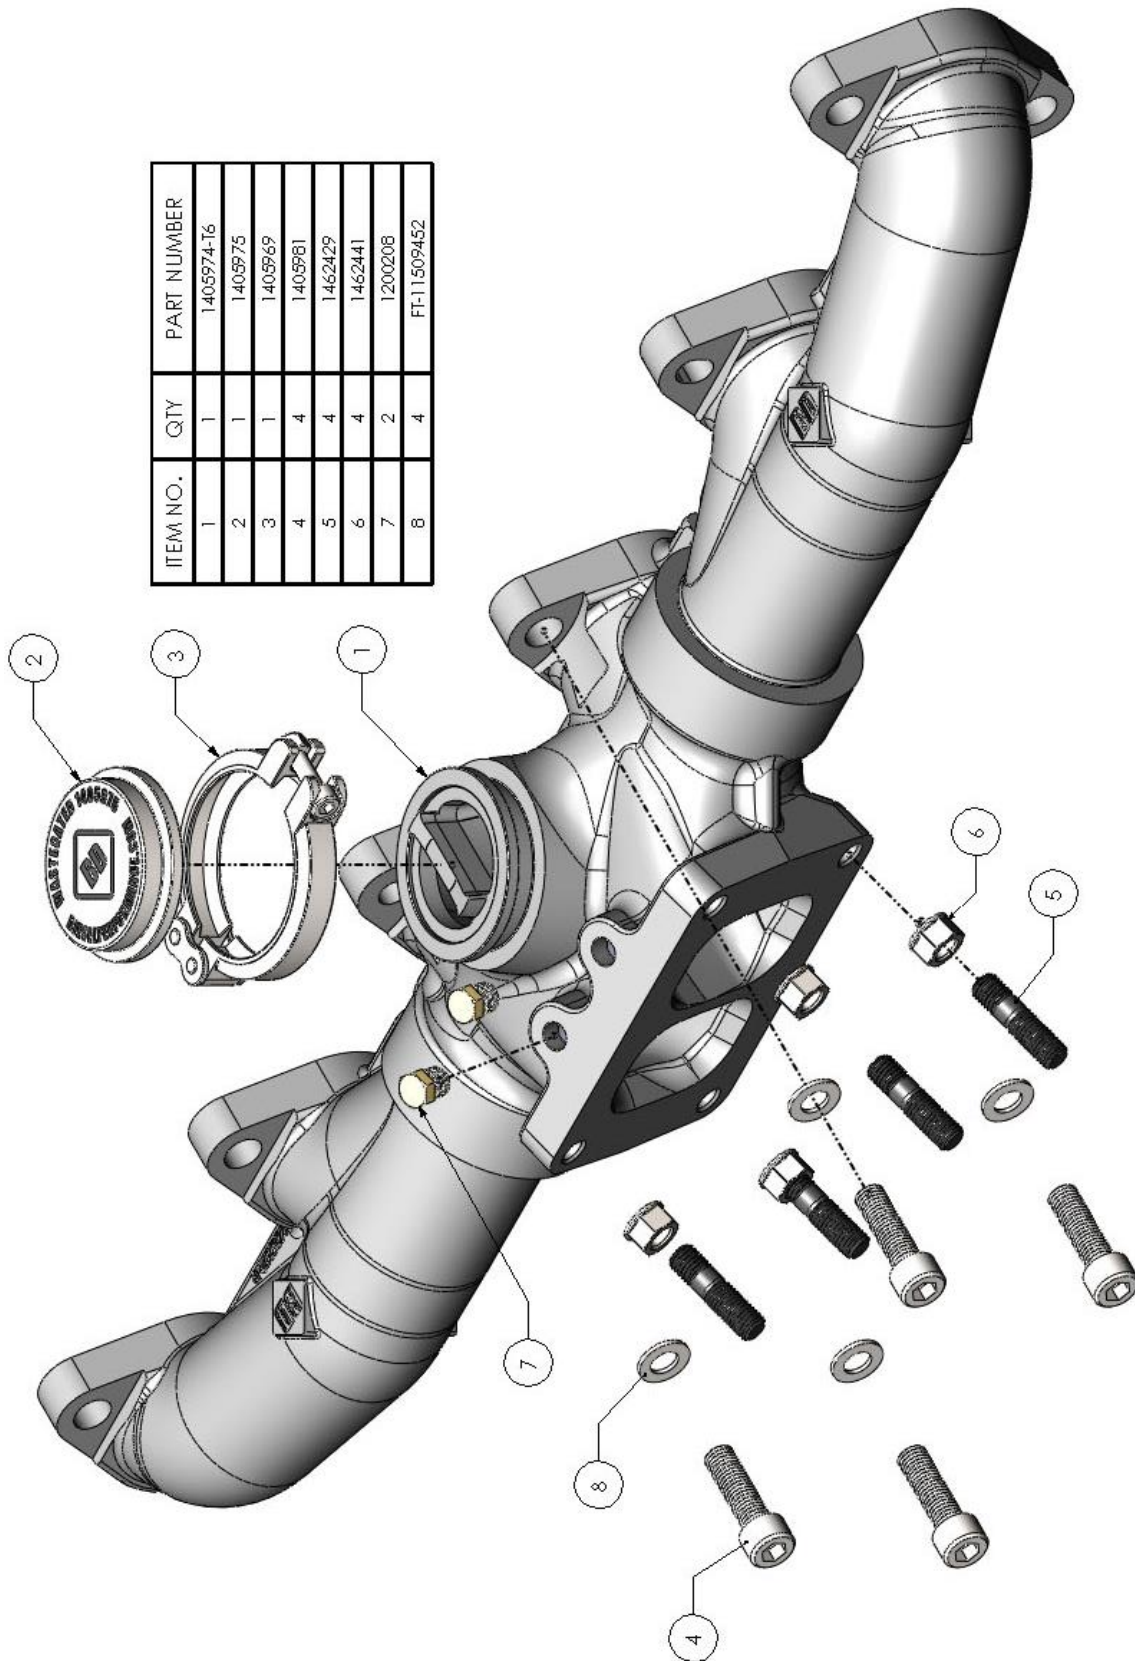

1405996-T6 (20Degree)

ITEM NO.	QTY	PART NUMBER
1	1	1405974-T6
2	1	1405975
3	1	1405969
4	4	1405981
5	4	1462429
6	4	1462441
7	2	1200208
8	4	FF-11509452

BD Engine Brake Inc.
Plant Address: 33541 MacLure Rd. Abbotsford, BC, Canada V2S 7W2
U.S. Shipping Address: 1124 Fir Avenue, Blaine, WA 98230 U.S. Mailing Address: P.O. Box 231, Sumas, WA 98295
Phone: 604-853-6096 | Fax: 604-853-8749 | Internet: www.bddiesel.com